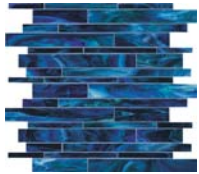

Catwalk_Blue Ballet.jpg