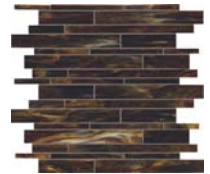

Type: Wall: Glass

Colors: Blue Ballet, Chocolate Clog, Jade Jellies, Olive Oxfords, Pecan Pump, Smokey Stiletto, Sable Slipper, Steel Toe, Toffee Tannies, Walnut Wedge

See CATWALK at www.marazzitile.com for full complement of available images

RagnoUSA_CATWALK_Vanity.jpg

Catwalk_Blue Ballet.jpg

Catwalk_Chocolate Clog.jpg

Catwalk_Jade Jellies.jpg

Catwalk_Olive Oxfords.jpg

Catwalk_Pecan Pump.jpg

Catwalk_Smokey Stiletto.jpg

Catwalk_Sable Slipper.jpg

Catwalk_Steel Toe.jpg

Catwalk_Toffee Tennies.jpg

Catwalk_Walnut Wedge.jpg

See CATWALK at www.marazzitile.com for full complement of available images

For Immediate Release

American Marazzi Tile, Inc.
359 Clay Road
Sunnyvale, TX 75182
USA